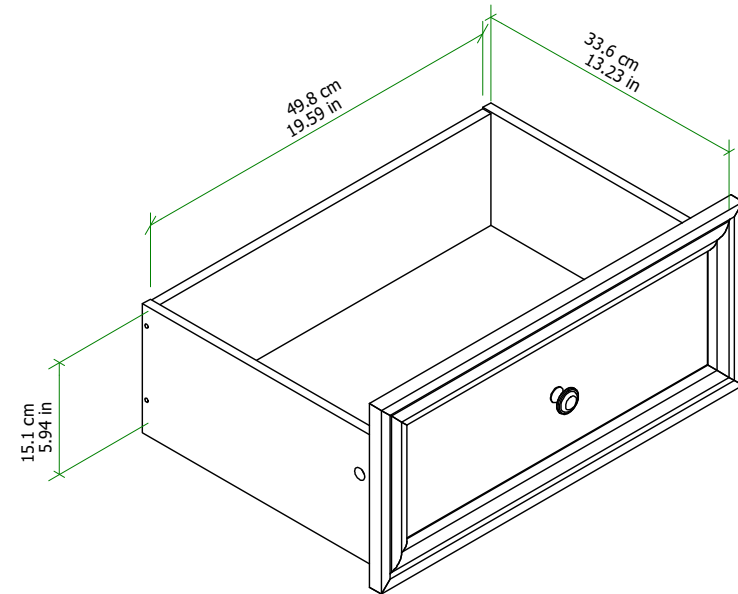

6849096BRU / 6849196BRU - Piper 6 DRAWER DRESSER

Finish: Black / Cream

Overall Product Size:
47.250in (W) x 19.625in (D) x 35.625in (H)
120.00cm (W) x 50.00cm (D) x 90.50cm (H)

Wood Breakdown: 96%
Total storage: 5.354 Cubic Feet

0.892 Cubic Feet
each drawer

Maximum Weight Capacities
Unit Weight: 127.60 lbs (58.00 kg)