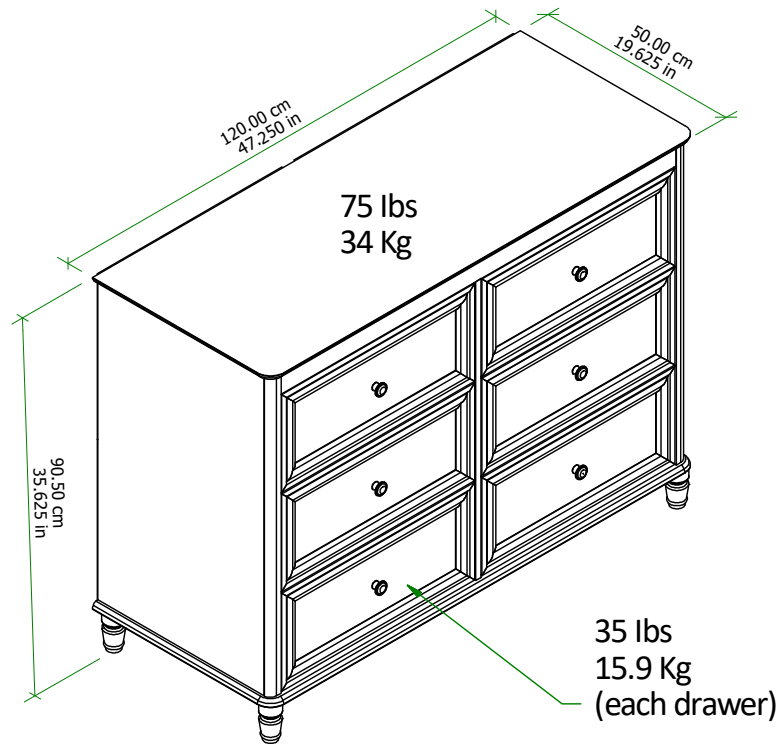

6849096BRU / 6849196BRU - Piper 6 DRAWER DRESSER

Finish: Black / Cream

Overall Product Size:
47.250in (W) x 19.625in (D) x 35.625in (H)
120.00cm (W) x 50.00cm (D) x 90.50cm (H)

Wood Breakdown: 96%
Total storage: 5.354 Cubic Feet

0.892 Cubic Feet
each drawer

Maximum Weight Capacities
Unit Weight: 127.60 lbs (58.00 kg)